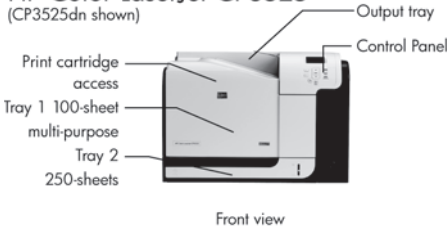

Model specifications and schematic (continued)

	CP3525n (CC469A)	CP3525dn (CC470A)	CP3525x (CC471A)
Shipping Dimensions	29.7 x 23.6 x 20.9 in	29.7 x 23.6 x 20.9 in	29.7 x 23.6 x 28.6 in
Shipping Weight	85.8 lb	85.8 lb	105.6 lb

¹ Exact speed varies depending on the system configuration, software application and document complexity.

HP Color LaserJet CP3525

(CP3525dn shown)

Supplies and accessories

For complete supplies information please visit www.hp.com/supplies.

Print cartridges

- HP Color LaserJet CE250A Black Print Cartridge with HP ColorSphere Toner CE250A
- HP Color LaserJet CE250X Black Print Cartridge with HP ColorSphere Toner CE250X
- HP Color LaserJet CE251A Cyan Print Cartridge with HP ColorSphere Toner CE251A
- HP Color LaserJet CE253A Magenta Print Cartridge with HP ColorSphere Toner CE253A
- HP Color LaserJet CE252A Yellow Print Cartridge with HP ColorSphere Toner CE252A

Media

- HP Color Laser Paper: 8.5 x 11 in; 28 lb; 500 sheets HPL285R
- HP Multipurpose Paper: 8.5 x 11 in; 20 lb; 500 sheets HPM1120R
- HP Premium Choice Laser Paper: 8.5 x 11 in; 32 lb; 500 sheets HPU1132
- HP Laser Glossy Brochure Paper: 8.5 x 11 in; 44 lb; 150 sheets Q6611A
- HP Glossy Presentation Paper: 8.5 x 11 in; 34 lb; 300 sheets Q2546A

- HP Multipurpose Paper: 8.5 x 11 in; 20 lb; 5,000 sheets (10 reams) HPM1120C

Cables

- HP USB Cable Q6264A

Memory and mass storage

- DDR2 DIMM (200-pin): 128 MB CC409A
- DDR2 DIMM (200-pin): 256 MB CC410A
- DDR2 DIMM (200-pin): 512 MB CC411A
- DDR2 DIMM (200-pin): 1 GB CC412A
- HP High Performance Serial ATA Hard Disk J7989G

Connectivity

- HP 1284B Parallel Card J7972G

Paper-handling accessories

- 500-Sheet Input Tray CE522A

Maintenance kits

- HP Color LaserJet CE254A Toner Collection Unit CE254A
- Image Fuser Kit, 110 Volt CE484A
- Image Fuser Kit, 220 Volt CE506A

LaserJet font solutions

- HP BarCode Printing Solution/USB HG271US
- HP BarCodes and More/Hi-Speed USB HG281US

- HP Scalable BarCode Font Set/Hi-Speed USB HG282UT
- HP MICR Font/Hi-Speed USB HG283US
- HP Blank Programmable USB Device HG288UP

Other

- HP Universal Print Driver for Windows 5.0 J7980A/J7981A
- FormPort Server by Capella Technologies - Platinum Solution FormPort Server
- FormPort Flash by Capella Technologies - Platinum Solution FormPort Flash
- FormPort Designer by Capella Technologies - Platinum Solution FormPort Designer
- MegaTrack In-Printer Agent (MIPA) by Capella Technologies - Platinum Solution MegaTrack MIPA
- Blue Server™ by MPI Technologies - Gold Solution Blue Server™
- DocOut® by MPI Technologies - Gold Solution DocOut®
- BarDIMM™ Pro by Jetmobile - Gold Solution BarDIMM™ Pro
- Pharos Uniprint® Office by Pharos Systems - Gold Solution Pharos Uniprint®

Additional information

Sales

- www.hp.com
- Data Sheet 4AA1-5162ENUC

Technical Support

- www.hp.com/support

Services

- <http://www.hp.com/go/services>

Third-party solutions

- www.hppsc.com

Reseller

- <http://hp.com/partners/us>

Supplies and accessories

- www.hp.com